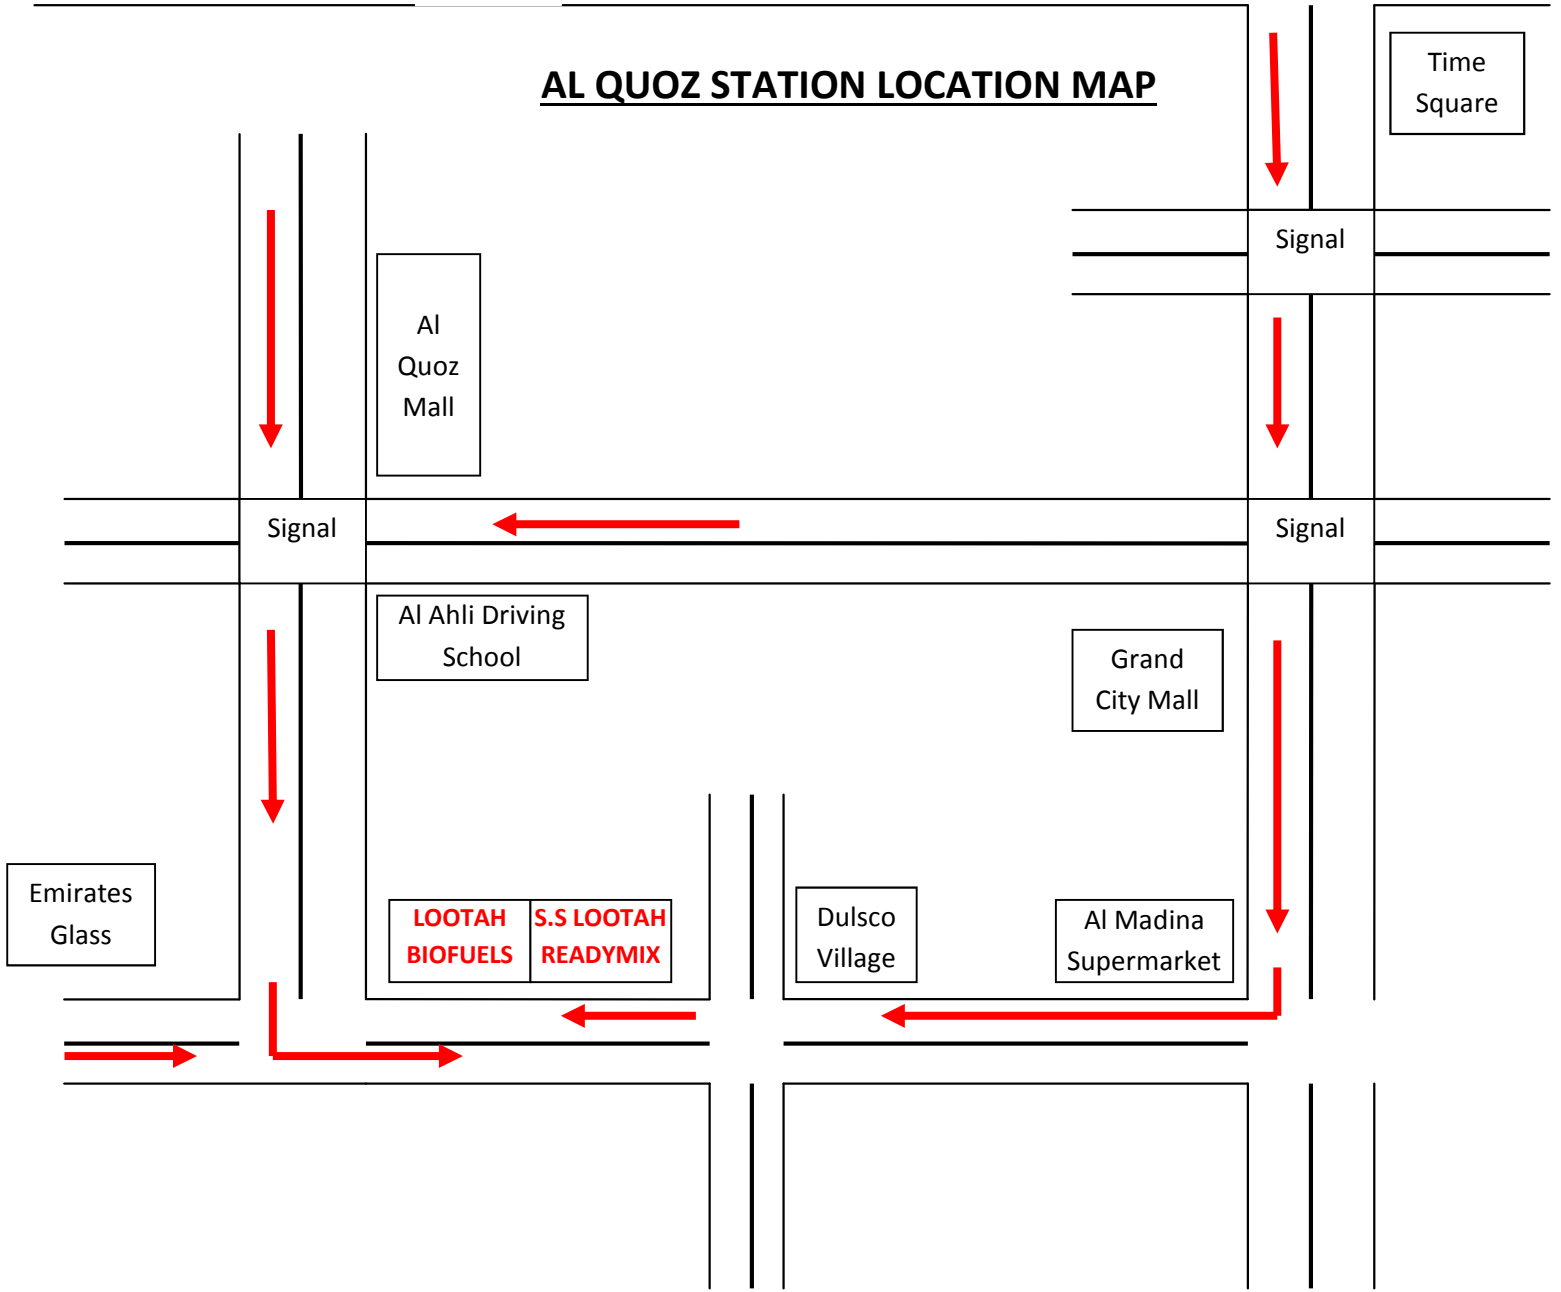

← Towards Abudabi

Towards Dubai →

### AL QUOZ STATION LOCATION MAP

Time Square

Signal

Signal

Signal

Emirates Glass

Al Quoz Mall

Al Ahli Driving School

Grand City Mall

DulSCO Village

Al Madina Supermarket

LOOTAH BIOFUELS  
S.S. LOOTAH READYMIX

AL KHAIL ROAD